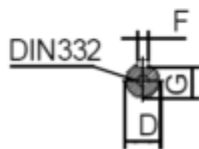

Data Sheet

Article number: 250300550226

Description: Kleedrive T3C 132S1-2 5.5KW 2800 rpm
3x400/690V 50HZ IP55 B34 Eff=89,2%

Measures

A = 216	F = 10	P = 200
AA = 263	G = 33	R = 0
AC = Ø259	H = 132	S = -
AD = 332	HD = 200	T = M10
B = 140	K = Ø12	TBH = 134
C = 89	L = 467	TBS = 61.5
D = Ø38	M = 165	TBW = 134
E = 80	N = 130	